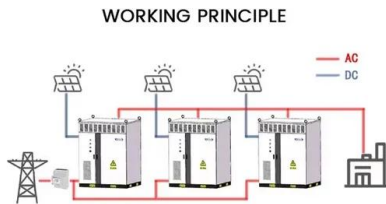

Solar Energy South Africa

20x25 photovoltaic panel

20x25 photovoltaic panel

Standard Solar Panel Sizes And Wattages (100W-500W Dimensions)

That's basically a 66x39 solar panel. But what is the wattage? That is unfortunately not listed at all. 72-cell solar panel size. The dimensions of 72-cell solar panels are as follows: 77 inches ...