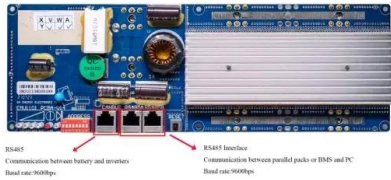

a grid-tied inverter and, as long as the sun is shining, power will be sent to the utility. It's all fairly easy -- until the sun stops ...

Trina Solar panel review: Reliability meets budget

Image credit: Trina Solar. Trina Solar is the industry's Goldilocks option. Known for dependable solar panels that won't break the bank, the China-based solar panel manufacturer offers a middle ground between premium ...

Contact Us

For catalog requests, pricing, or partnerships, please visit:
<https://www.ian-solar.co.za>