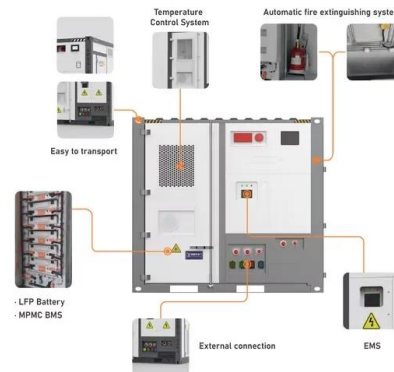

sedimentary rocks underlying much of the island and a significant portion of felsic igneous rocks. Two-thirds of the island consists of intensely folded flysch, capped with Aptian age fossils, tuff and greywacke in the Cumberland Bay Series.