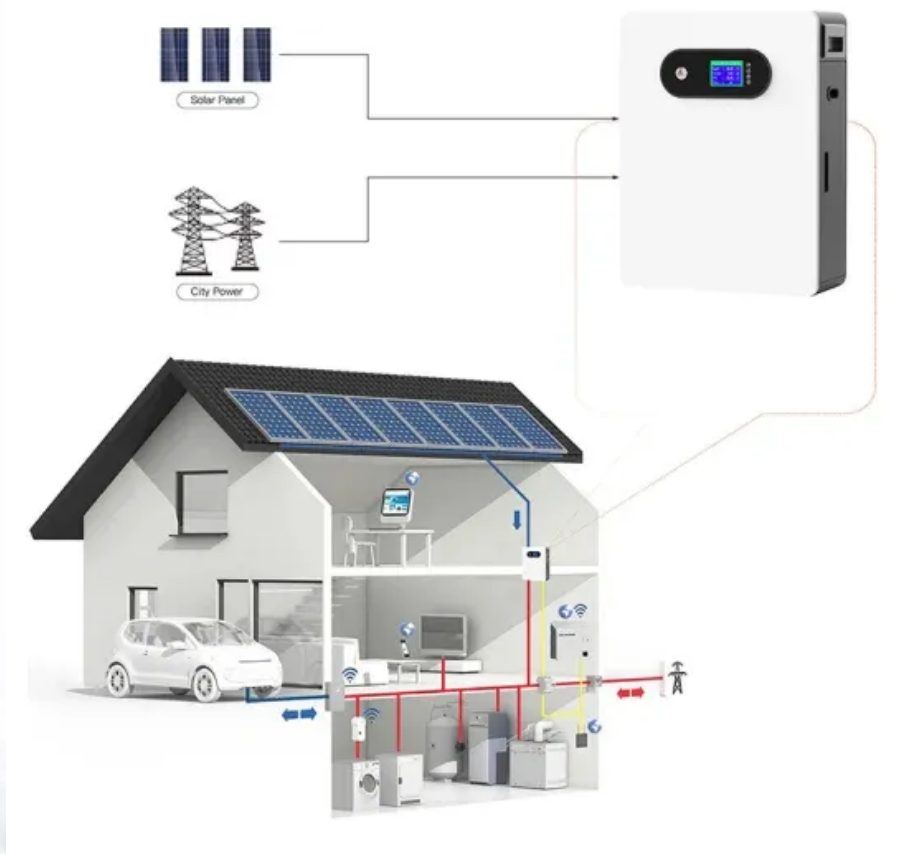

Solar Energy South Africa

275w solar panel price South Georgia and South Sandwich Islands

Overview

How much does a 5 kW solar system cost in Georgia?

While a 5 kW system will only cost you \$13,173 in Georgia, doubling the system size effectively doubles the price, so you'll pay about twice that for a 10 kW system. The higher the price tag, though, the more you'll get back as a credit towards your federal tax bill. Are solar panels worth it in Georgia?

What is a Trina 275 watt solar panel?

With Trina's uniform, deep black monocrystalline cells, anodized black aluminum frame and white backsheet the TSM-275DD05A.08 (II) 275 watt solar panel combines great aesthetics and efficiency with proven reliability and quality.