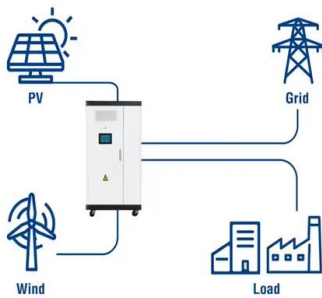

Utility-Scale ESS solutions

Large Solar Panels Mono 650W 660W 680W 685W Half ...

36kg. Production of 680W Half Cut Half Cells Solar Panel (210*210mm) Package for Half-cut Solar Panel. 31units half-cut cells solar panel in one wood pallet. 8 pallets solar panels in a 20ft container. 18 pallets pv modules in a 40ft HQ ...

Contact Us

For catalog requests, pricing, or partnerships, please visit:
<https://www.ian-solar.co.za>