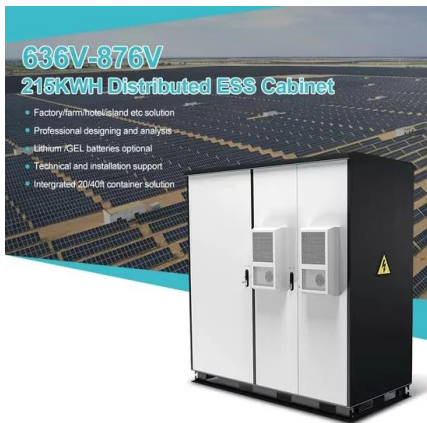

manuels disponible en téléchargement PDF gratuit: Mode D'emploi, Mode D'emploi Original Activ Energy AEB 2040 - 2.5N Mode D'emploi (112 pages) Marque: Activ Energy , Catégorie: Chargeurs de batterie , Taille: 1.66 MB

Removing the battery. ALDI Activ Energy AEB 2040

ALDI Activ Energy AEB 2040 - 2.5I is a versatile and powerful battery designed to provide reliable performance for a wide range of FERREX® appliances. This 20/40 V battery serves as a power source for both 20 V and 40 V tools within the FERREX® range. For added convenience, the battery features an easy insertion and removal mechanism

Activ Energy

AEB 2040 - 2.5I; 734997. Activ Energy - Aldi AEB 2040 - 2.5I Manual. Other manuals of this product. Get this manual by email. 31. Zoom out Zoom in Previous page 1 / 40. Next page Charger la batterie et vérifier l'état de charge. 31. l'outil électrique.