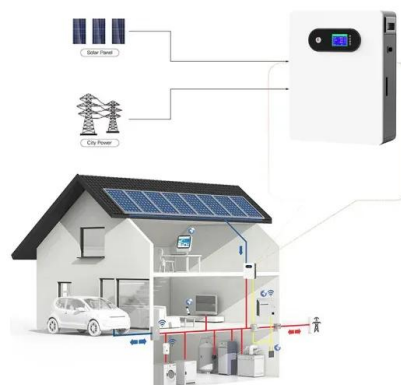

[aeb 2040 2 5 i](#)

Profi Akkuhalter für Parkside Lidl 20V X 20 V Team Akku Wandhalterung Wand Halter Akkus Pap A1 A2 A3 B1 B2 B3 2,0 2,5 4,0 Ah. Chat online. ActivEnergy AEB 40 / FERREX 20V 5Ah / 40V 2.5 Ah li-ion akku. Aldi Activ Energy AEB 2040 Universal Li-Ion 20/40V Battery. 4.8 5 product ratings. motorsport_fan (1612) 100% positive Feedback; Price: £42