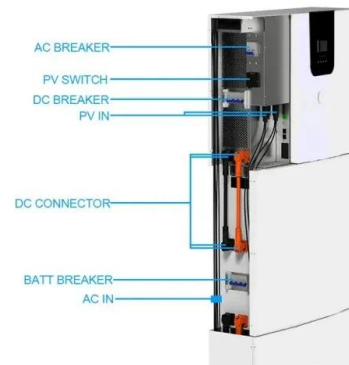

EcoFlow Smart Generator

Not only does the EcoFlow Smart Generator give you last-standing emergency power, it also features an AC output to power other devices while recharging your unit with an extra battery. Four easy ways to start. Stay powered on at any ...