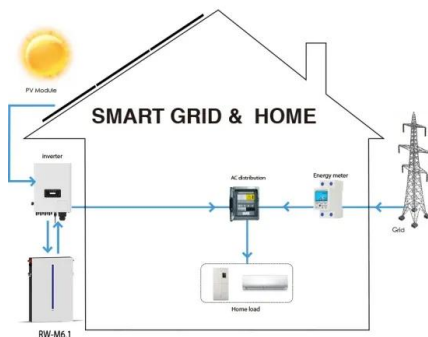

Angola panasonic ess

ESS Angola

ESS Angola , 876 followers on LinkedIn. ESS is a services and solution provider, primarily in the petroleum and mining industries, with operational divisions in procurement, maintenance and facility management. ESS is part of the TGI group, which has been operational in Angola for the past 8 years, and is registered and licensed with the Ministry of Petroleum, CAE, Inacom and ...

ESS Angola

ESS Angola , 1038 seguidores en LinkedIn. ESS is a services and solution provider, primarily in the petroleum and mining industries, with operational divisions in procurement, maintenance and facility management. ESS is part of the TGI group, which has been operational in Angola for the past 8 years, and is registered and licensed with the Ministry of Petroleum, CAE, Inacom and ...

O que é a empresa ESS?

ESS Bill Gates-backed ESS - que faz baterias gigantes de ferro, sal e água - começa a negociar. A empresa de baterias ESS abriu ao público um SPAC com a Acon S2 Investment Corp. Quem fundou a ESS? História da ESS Technology Company Linha do tempo Foi fundada por Fred Chan e Forrest Mozer em 1984.

ESS Angola