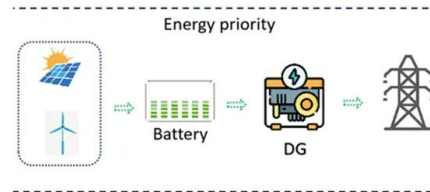

[ESS Angola , LinkedIn](#)

ESS Angola , 1039 seguidores en LinkedIn. ESS is a services and solution provider, primarily in the petroleum and mining industries, with operational divisions in procurement, maintenance and facility management. ESS is part of the TGI group, which has been operational in Angola for the past 8 years, and is registered and licensed with the Ministry of Petroleum, CAE, Inacom and ...

[ESS Angola , LinkedIn](#)

ESS Angola , 865 ?? ?????????? ??? LinkedIn. ESS is a services and solution provider, primarily in the petroleum and mining industries, with operational divisions in procurement, maintenance and facility management. ESS is part of the TGI group, which has been operational in Angola for the past 8 years, and is registered and licensed with the Ministry of Petroleum, CAE, Inacom and

[ESS Emprego em Angola](#)

ESS Angola. Luanda, Luanda; A definir; 5 anos de experiência exigido; Paint Operator, Qualified to the tradesman level, if not qualified to the tradesman level, must be qualified in accordance with NORSOK Standard M-501, Section 10.2.2.