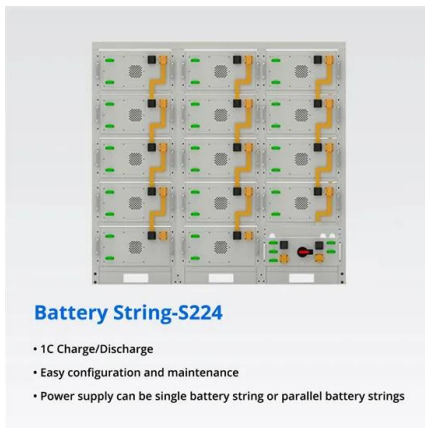

Innova, Novus secure planning approval for 24MWp solar site as ...

As such, Elm Trading took on Innova Energy's 16 ground-mount assets in the UK, which have a total capacity of 61.5MW. PowerOcean Single-Phase: Ensuring Safety and Easy Installation for the UK Market. In this webinar, we'll explore the advanced features and benefits of the PowerOcean Single-Phase home battery storage system. This session will