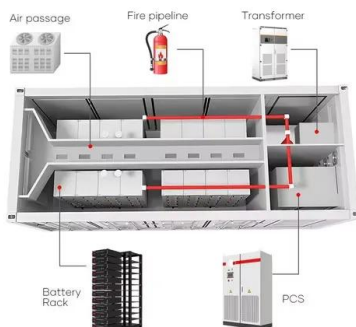

Techly. Armadio rack per sistemi di accumulo fotovoltaico

I-CASE EE-2008WH6, armadio rack 19", nella versioni di installazione a pavimento in posizione verticale. Gli accumulatori per il fotovoltaico sono sistemi di batterie che permettono di immagazzinare l'energia elettrica prodotta in surplus nei periodi di massima produttività e renderla disponibile al consumo quando è necessario.