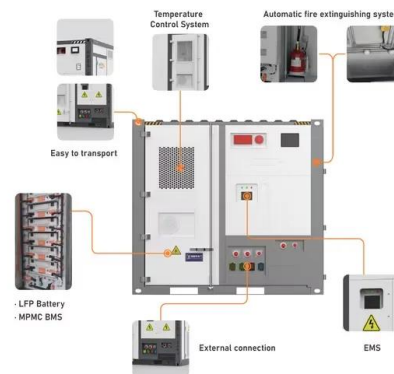

Batterie supplémentaire intelligente pour EcoFlow DELTA Pro

Vous pouvez transformer votre batterie supplémentaire intelligente DELTA Pro en kit solaire pour balcon à moindre coût. Avec l'onduleur relié au réseau, le micro-onduleur PowerStream, connectez votre batterie supplémentaire intelligente DELTA Pro et branchez-le sur une prise murale CA en quelques minutes pour obtenir une connexion reliée au réseau et une ...

EcoFlow DELTA Pro Ultra - PowerPlants Puerto Rico

The most powerful whole-home backup solution-7.2kW-21.6kW output with up to 3 inverters-Up to 90kWh capacity with 3 inverters and 15 batteries-5.6kW-16.8kW solar input with up to 3 inverters-Online UPS, 0-ms transfer time-LFP battery Power Input / Output Port 120V/240V 30A 3600W Max / 7200W Max Notes Free Delivery Pow

Delta Pro (2nd DP or Extra battery) :
[r/Ecoflow_community](https://www.ecoflow.com/fr/fr/communities)