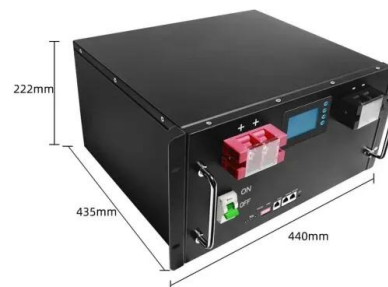

How to Replace Hard Drive on PowerEdge T150 , Dell Bahamas

Power off the system completely and unplug cables before remove the drive. CAUTION: Before attempting to remove or install a drive while the system is running, see the documentation for the storage controller card to ensure that the host adapter is configured correctly to support drive removal and insertion.