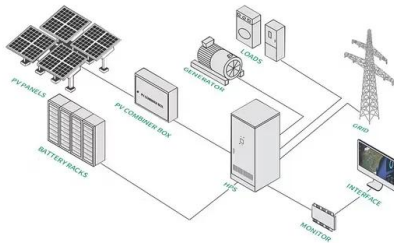

haben keine direkt angrenzenden Nachbarländer.