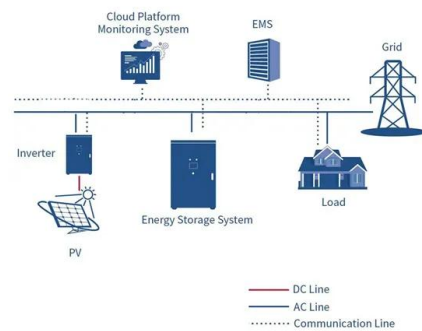

Svalbard and Jan Mayen

Both Svalbard and Jan Mayen consist almost entirely of Arctic wilderness, such as at Bellsund in Svalbard.. Svalbard is an archipelago in the Arctic about midway between mainland Norway and the North Pole.The group of islands range ...