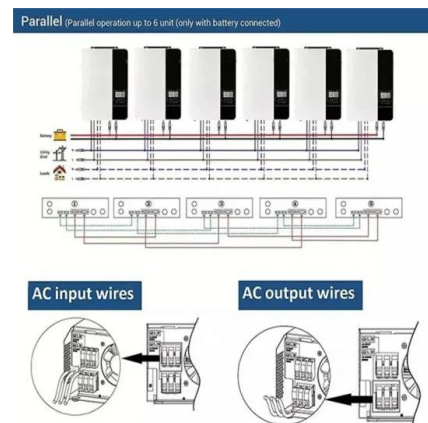

[Svalbard and Jan Mayen , DOPA Explorer](#)

Svalbard and Jan Mayen. Svalbard and Jan Mayen. 744. SJM. DOPA Explorer is the Joint Research Centre's web based information system on the world's protected areas, which helps the European Commission and other users to assess the state of and the pressure on protected areas at multiple scales. The scale goes from -5 to +5 °C.