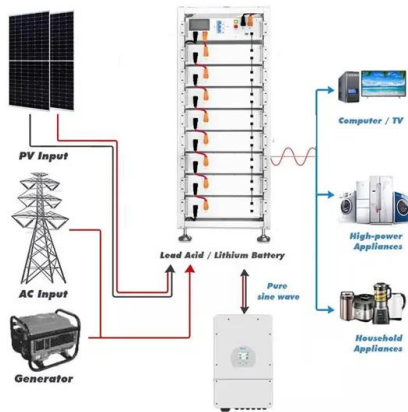

Robcraw Power Systems , Solar System Installers , South Africa

Robcraw Power Systems 106 George Avenue, Johannesburg, 2192 Click to show company phone [https://rob-craw](https://rob-craw.com) South Africa : Business Details Installation Starting Date 2009 Battery Storage Yes Installation size

Establecimiento cercanos RobCraw Power Systems CC

Establecimiento cercanos RobCraw Power Systems CC horarios. Establecimiento horarios de apertura, contactos, comentarios. Establecimiento cercanos RobCraw Power