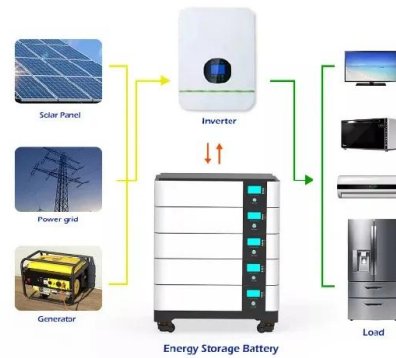

RobCraw Power Systems CC Johannesburg åbningstider, 106, ...

RobCraw Power Systems CC i Johannesburg åbningstider i dag. 106 George Ave, Dunvegan, Johannesburg, 2192, South Africa, telefon:+27 11 450 0400, alle åbningstider, billede. RobCraw Power Systems CC i Johannesburg. Coronavirus sygdom (COVID-19) Situation. bekræftede sager 4076463.

Contact Us

For catalog requests, pricing, or partnerships, please visit:
<https://www.ian-solar.co.za>