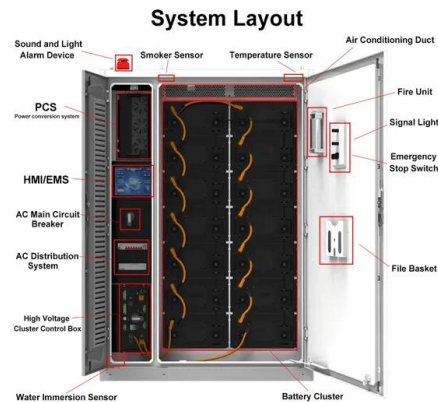

Work With Us

Ms. Channy Tan is the Founder and Managing Director of Energyworks and Imeltech in Malaysia. The companies produce Beauty and Environmental/ Energy products for the Chinese markets in 3 factories owned by the companies. The companies are manufacturing subsidiaries of ...