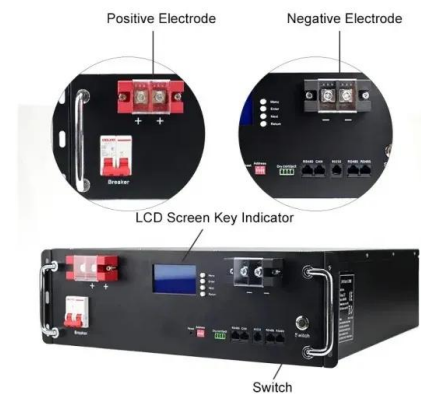

The Portuguese Colonization of São Tomé and Príncipe

The two islands of São Tomé and Príncipe, along with a few associated rocky islets, are located in the Gulf of Guinea on the southern coast of West Africa. The main islands are a mix of flat and mountainous areas of seemingly dormant volcanoes. São Tomé Peak is the highest point in the group, reaching a height of 2,024 metres (6,640 ft).