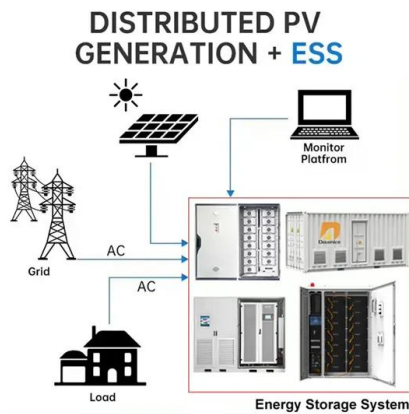

trailer to National Grid's Stella West Substation this weekend. National Grid UK is replacing an old transformer at Stella West Substation, which has ...

Energy Transition #13: Remote Island Communities and the Energy

Renewable Power for Remote Communities. The preceding maps of Solar radiation (Solargis) and Wind energy (Global Wind Atlas) show that Oceania is able to be roughly split into regions close to the Equator and those farther away with different amounts of Solar radiation and ranges of Mean Wind Speeds. Solar Power appears to be the most significant source of Renewable ...

Stella West

The Stella West - Harker Line is a new line. The line carries alternating current (AC) through double circuit cable. Stella West - Harker Line project development status. The development of the Stella West - Harker Line project was approved by The Office of Gas and Electricity Markets in 2019 and the project works were completed in 2020.

TC Energy security guard fatally shoots man in Pinch , Legal Affairs

A 64-year-old man was fatally shot by a TC