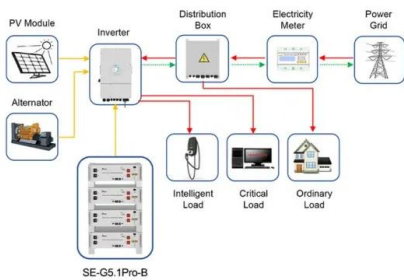

Energy security guard following an altercation at a TC Energy job site in Pinch, West Virginia, on the night of June 7, 2024. The Kanawha County Sheriff

Application scenarios of energy storage battery products

Testimonials , Energy Smart Home Improvement , PA

See what our customers have to say! Energy Smart Home Improvement is widely regarded as South Central Pennsylvania's premier home performance contractor. We specialize in energy audits, air sealing, insulation, and more. Russell & Stella K. Mechanicsburg, PA. The crew was courteous and kept us informed of their progress throughout the

Discover the Secrets of Earth's Most Isolated Spot Bouvet Island

Bouvet Island's story begins in 1739, discovered by the French naval officer Jean-Baptiste Charles Bouvet de Lozier. However, due to inaccuracies in charting its coordinates, the island would become a phantom, missing from maps until it was rediscovered in 1808 by the British sailor James Lindsay. This small, uninhabited volcanic island