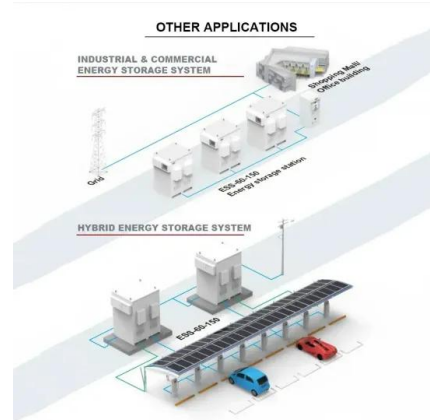

INTEGRATED DESIGN
 EASY TO TRANSPORT AND INSTALL,
 FLEXIBLE DEPLOYMENT

Rousseau Professional Steel Cabinets and Storage Solutions

From automotive shops, laboratories, institutions, and anywhere trusted storage is required—these cabinet and storage products deliver lasting performance and reliability. Add to compare Compare. 48" Mobile 10-Drawer HDR Steel Cabinet on 6" Casters HDC-R5DHG-3807. Size: 48"W x 27"D x 45.5"H