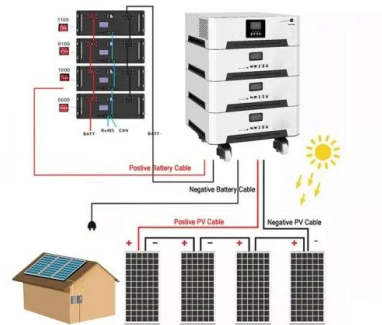

[Cabinets , Decotex Enterprise Sdn Bhd](#)

Medium Duty Racking System; Heavy Duty Shelving System; Warehouse Racking System; Gondola; Laboratory & Hospital; About; Contact; Select Page. Filing Cabinets. GY. 4 Drawer - Filing Cabinet, C/W Plastic Recess Handle. GY. 4 Drawer - Filing Cabinet, C/W Plastic Recess Handle, C/W Locking Bar. GY. 4 Drawer - Filing Cabinet, C/W Goose Neck