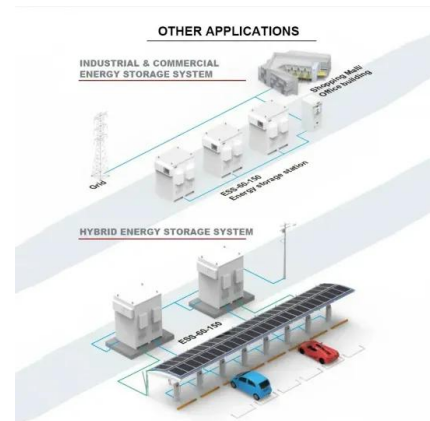

MIIKO Metal Storage Cabinet with Locking Doors, 72" Tall Steel

This heavy duty steel cabinet provide high storage capacity with 5 adjustable shelves, which is perfect for storing wide variety of supplies for your kitchen, office, garage, and more. Metal Cabinet with 6 Shelves? Made of Sturdy & Durable Cold-Rolled Steel. Coated with phosphorus-free powder, which is stain resistant.