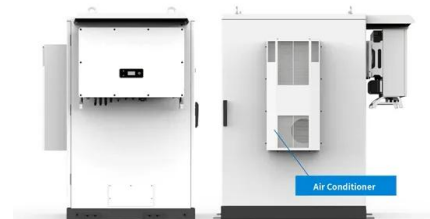

Jackery Explorer 1000 Portable Power Station

Equipped with a 1002Wh battery capacity and multiple ports, Jackery Explorer 1000 Portable Power Station is one of the most powerful power stations. The built-in MPPT charge controller ensures efficient and stable solar charging to power CPAP machines, electric grills, computers, cameras, and communication devices. -Jackery CA