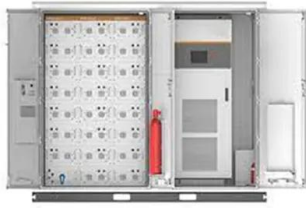

un support d'application pour le nouveau modèle de 1 kWh, mais il y a une catégorie dans laquelle l'appareil semble un peu faible.

Jackery Explorer 1000 Plus Portable Power Station

With unparalleled output, the Jackery Explorer 1000 Plus is the top choice for similar-level portable power stations. Covering various scenarios, it provides support for camping, off-road travel, home emergencies, and more. Being

...