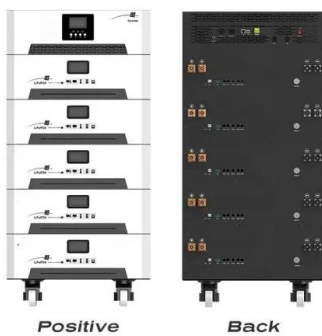

Power Station , 2000W 2073.6Wh

3500 Life Cycles to 80%. Experience the long-lasting power of LiFePO4 batteries with the DaranEner NEO2000 portable power station. These high-quality batteries have a longer life cycle, maintaining 80% capacity after 3500 cycles and 50% capacity after 6500 cycles.