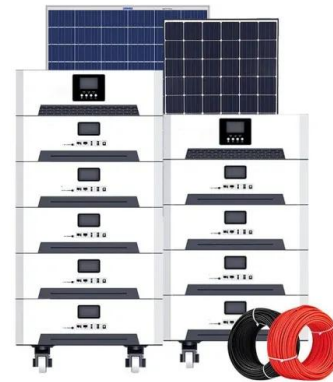

As ever, BigBlue has adapted the exalted electrical vehicle grade lithium iron phosphate (LiFePO4) battery. Compared to the most market-found ternary portable power stations, which use lithium-ion or lead acid; the CellPowa ...