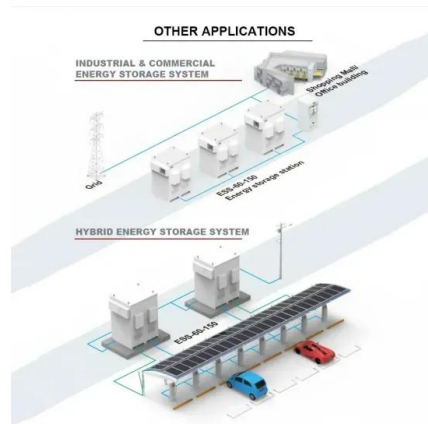

NOVSIGHT 2160Wh Portable Power Supplies Battery Station Power ...

Top Features: Rapid Charging Quickly recharge the NOVSIGHT Portable Power Station in just 1.8 hours using 120V or 1600W wall outlets, or fully charge it in 2.5-3.5 hours with 3x 400W solar panels. With multiple charging options, it's perfect for restoring power during short outages.