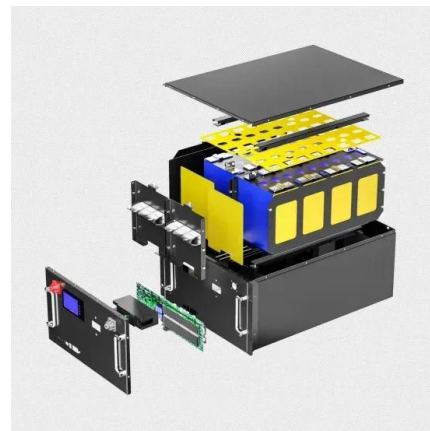

Commercial and Industrial ESS

Air Cooling / Liquid Cooling

- Budget Friendly Solution
- Renewable Energy Integration
- Modular Design for Flexible Expansion

[Bouvet Island](#)

The island lies 1,700 km (1,100 mi) north of the Princess Astrid Coast of Queen Maud Land, Antarctica, 1,870 km (1,160 mi) east of the South Sandwich Islands, 1,845 km (1,146 mi) south of Gough Island, and 2,520 km (1,570 mi) south-southwest of the coast of South Africa. It has an area of 49 km² (19 sq mi), 93 percent of which is covered by a glacier. The centre of the island ...