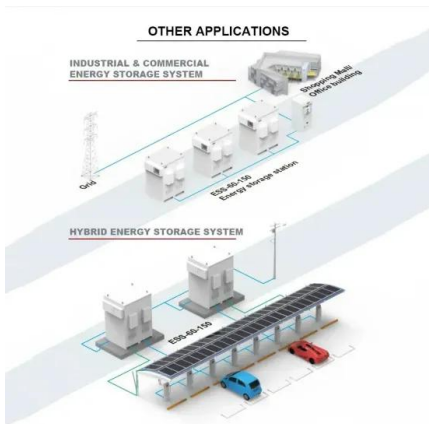

more. ONWARD(TM) was created to help aid you in chasing those missed opportunities. Immune Support, Mood Enhancement, Focus and Energy.

[Onward Manufacturing](#)

Onward Manufacturing. [DOWNLOAD FILE / Related Content](#). Executive Interviews. September 19, 2016 [ELEVATE ENERGY EFFICIENCY WITH ESC'S NATURAL GAS SOLUTIONS / ABOUT US](#). About ESC; Our Team / [GET IN TOUCH](#). Contact Us; Support Executive Interview with Chad Hathaway, President of Relms, Inc. BY eburgis. [ELEVATE ...](#)

[Onward Energy](#)

ONWARD(TM) is a unique supplement to help you get the most out of your life. Too often we're held back from chasing opportunities due to inadequate sleep, nutrition, health, energy, and more. ONWARD(TM) was created to help aid you in chasing those missed opportunities. Immune Support, Mood Enhancement, Focus and Energy.

[Onward Energy](#)

Onward Energy is an independent power producer with offices in New York City, Denver, and Charlotte. Onward consists of wind, solar, and natural gas fired generation projects operating in 16 states and comprising over 4 GW. Ministry of Energy and Petroleum of Chad; Ministry of Energy of the Russian Federation (Minenergo of Russia) Ministry