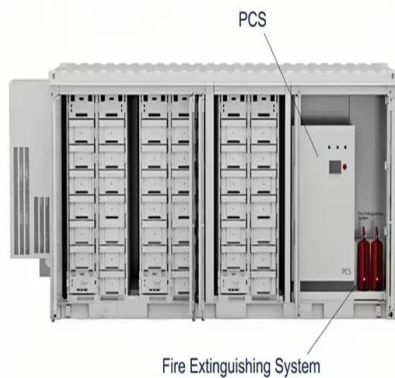

at Christmas Island for festive fun and an unforgettable unique Christmas experience! Your experience will include an exciting journey on The

[Custom Kitchen Island](#)

Solar Energy Contractors; Outdoor Lighting Installation; Christmas Decorations; Christmas Ornaments; Christmas Stockings & Holders; Christmas Trees; Christmas Tree Skirts; Custom Kitchen Island Traditional, Phoenix. Custom made Kitchen Island following exactly the client's specifications. Finish is two colors with a rub through so the

Koala Happy Island, Phoenix Mall, Vacoas-Phoenix (2024)

Contact information, map and directions, contact form, opening hours, services, ratings, photos, videos and announcements from Koala Happy Island, Playground, Phoenix Mall, Vacoas-Phoenix. Koala Happy Island is a indoor playground which will provide a safe, clean and stimulating environment for physically activities for both children and adults

[Christmas Island Power Station.](#)

Christmas Island Power Station. 2012 - Design, specification, tender technical evaluation and technical assistance during construction of the extension to Christmas Island Power Station. This involved four Wartsila 2.6MW diesel ...