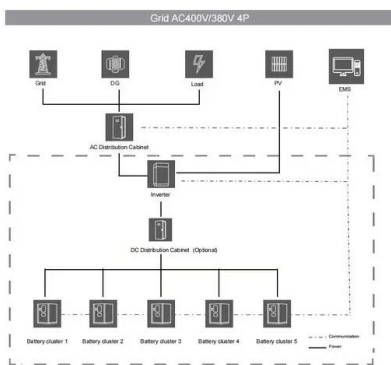

Upper Newtownards Road Reinforcement Project , Phoenix Energy

- Monday 6th January 2025 to April 2025 - works planned to take place at the Stoney Road junction, moving city bound to Hawthornden Way. Two central lanes will be closed as work takes place, allowing traffic to flow via one lane in a ...