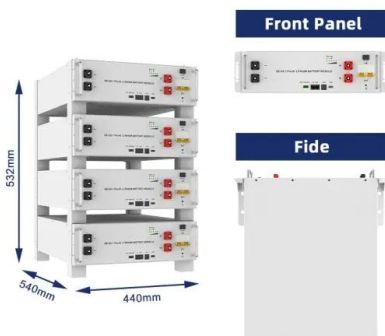

Permanent Christmas Lights Phoenix, AZ , Holiday Lighting

Permanent Christmas lights may be LED-based, energy-efficient, and come with features like color-changing capabilities or programmable patterns. How Much Do Permanent Christmas Lights Cost in Phoenix, AZ? As of November 2023, permanent Christmas lights cost about $6,250 in Phoenix, AZ, with average prices ranging anywhere between $2,500 to

Plan your trip , Christmas Island National Park , Parks Australia

Christmas Island is an easy destination to visit,