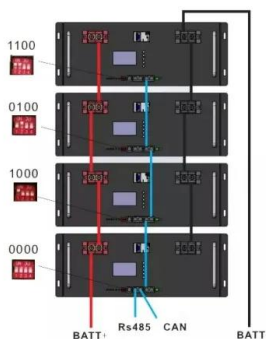

Kiritimati

Kiritimati (Gilbertese pronunciation: [ki'ri:smæs], also known as Christmas Island) is a Pacific Ocean atoll in the northern Line Islands is part of the Republic of Kiribati. The name is derived from the English word "Christmas" written in Gilbertese according to its phonology, in which the combination ti is pronounced /s/.. Kiritimati is one of the world's largest atolls in terms of land