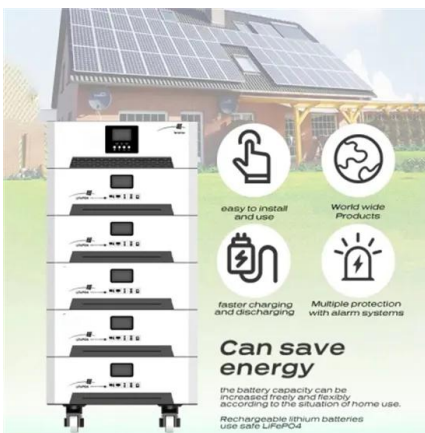

Christmas Island , Santa , Hidden Valley Holiday Park

Make this holiday a special time for your friends and family and join in on the festive family fun all here at Christmas Island. Book Now. Igloo 1 Igloo 2 Santa's Grotto About Christmas Island. Join us at Christmas Island for festive fun and ...