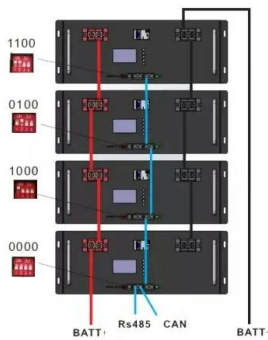

Alexander German

Owner, Constant Power Solutions · Experience: Constant Power Solutions · Location: Malta. View Alexander German's profile on LinkedIn, a professional community of 1 billion members. Israel. Alexander German Clinical Pharmacist , Health Informaticist , Problem Solver , Servant Leader Phoenix, AZ. Alexander German