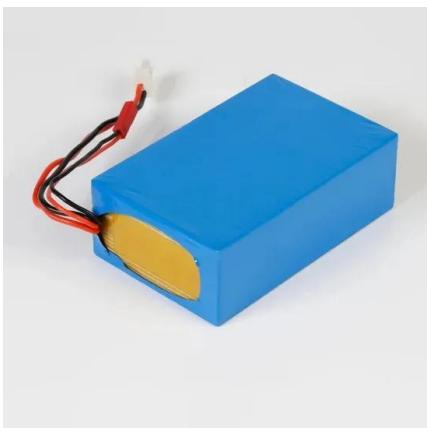

[Turnkey Power Solutions](#)

We offer full turnkey power solutions, delivering every aspect of your power project from initial design to installation and commissioning. Customer support +44 (0) Constant Power Solutions Ltd, Unit C4 Vivars Way, Selby, YO8 8BE. info@cps-generators +44 (0)1757 428140. Instagram; Facebook; LinkedIn; X;