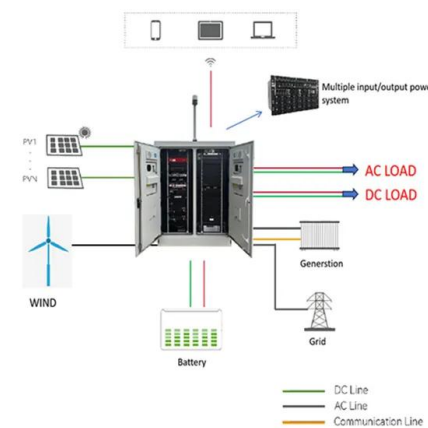

Wagan Solar e Power Cube 1500 Plus User Manual

Solar e Power(TM) Cube 1500 Plus by Wagan Tech ® CONTENTS Introduction 5 Warnings, Cautions And Notes 5 Warnings--General ..5 Major Features 6 Control Panel 7 Digital LED Voltmeter (Battery Status) .. 8 100Ah Gel/AGM Hybrid Battery ..8 ...