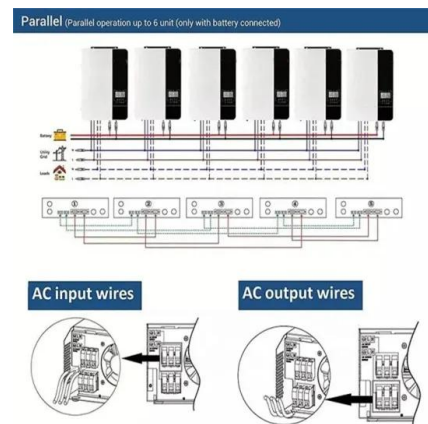

BL1250U

A mini-tower UPS with line interactive topology, the CyberPower BL1250U provides battery backup (using simulated sine wave output) and surge protection for desktop computers, workstations, networking devices, and home entertainment systems. The BL1250U uses Automatic Voltage Regulation (AVR) to correct minor power fluctuations without switching to ...