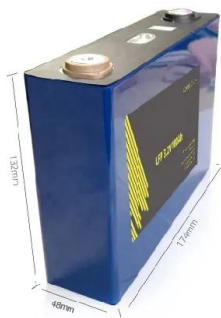

SE450G

The CyberPower SE450G Battery Backup/ UPS (uninterruptible power supply) system safeguards desktop computers, networking devices, and home entertainment systems by providing battery power during power interruptions and surge protection. Data line protection for phone/network (RJ11) is included. The SE450G has a capacity of 450VA/260 Watts and eight outlets (four ...