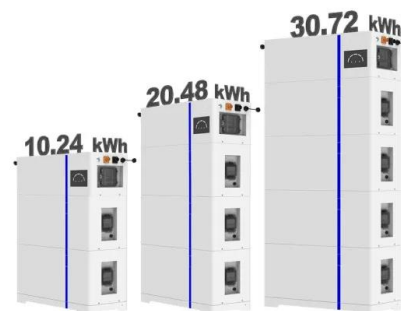

ESS

Veichi 11kW Three Phase