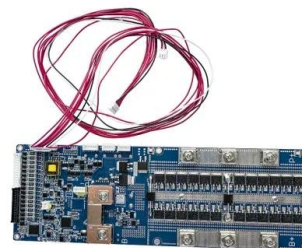

Products

Solar Panels Batteries Inverters Solar Water Heaters Solar Flood Lights Portable Power Stations 545 Watts Tiger Pro Jinko Panels Buy Now Chint 8KW off grid. Cart Total Items (0) Cart. About Cytek Solar. We are a Renewable Energy company based in Nairobi, Kenya, offering solar solutions to the African Residential and Business

sector, as well

600W Hinen Portable Power Station

Cytek Solar > Products > Portable Power Stations > 600W Hinen Portable Power Station. 600W Hinen Portable Power Station. PS600 is a compact and lightweight but powerful outdoor mobile power supply, suitable for use in outdoor activities ...