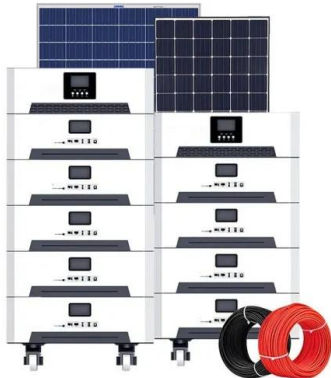

designed to perform well even in low-light conditions and high temperatures, offering durable construction with a strong frame and tempered glass. Ideal for various solar installations, they come with a comprehensive warranty for long ...

1.5KW Single Phase Hober Hybrid Water Pumping Inverter

The 1.5 KW Single Phase Hober Hybrid Water Pumping Inverter is designed for efficient and reliable water pumping operations. With a continuous power output of 1.5 kW, this hybrid inverter supports both grid-tie and off-grid modes, making it versatile for various power sources. It features high efficiency, typically above 90%, and includes integrated controls for managing water ...