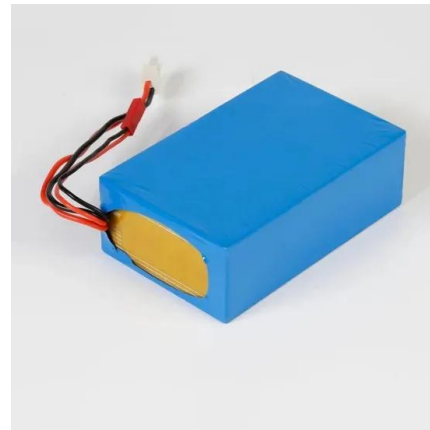

EGRETECH Plume 200W Portable Power Station 200W/90Wh

EGRETECH Plume 300 Portable Power Station 300W/260Wh. $169.00 $299.00. Sale SOLD OUT.
EGRETECH Sonic 600 Portable Power Station 600W/ 499Wh. $379.00 $469.00. Sale SOLD OUT.
EGRETECH Sonic 1200 Portable Power Station 1200W/999Wh. $399.00 $999.00. Solar Panel. SALE. UP TO 30% OFF. After-sales warranty period 4 years.