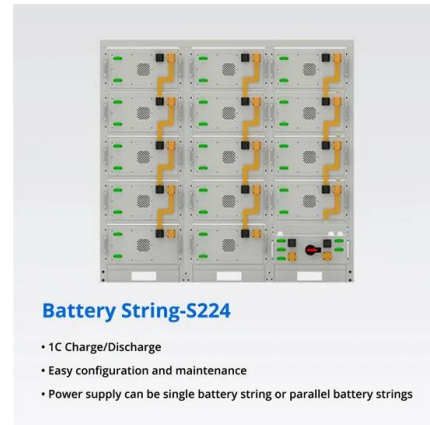

Contact Us

For catalog requests, pricing, or partnerships, please visit:
<https://www.ian-solar.co.za>