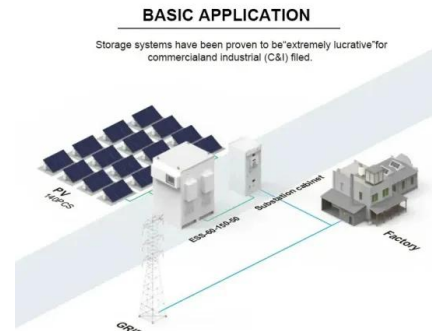

seriously.