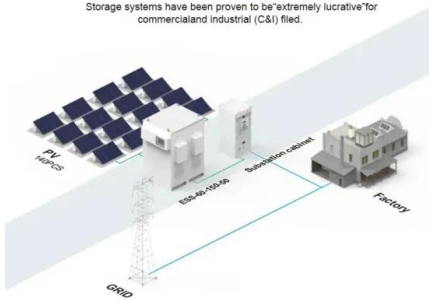

BASIC APPLICATION