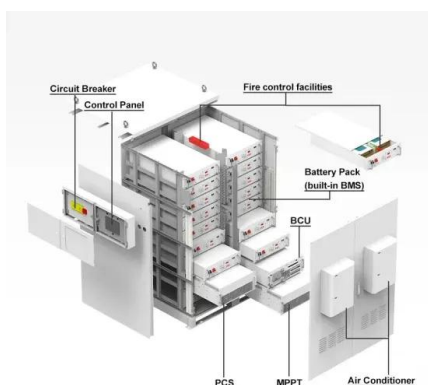

[Canadian Solar EP Cube](#)

Canadian Solar EP Cube Lite NA716G-1 + CL > 16.6kWh Home Batteries, 7.6kW Inverter, ComLite Gateway
Canadian Solar EP Cube Lite NA720G-1 + CL > 19.9kWh Home Batteries, 7.6kW Inverter, ComLite Gateway
Canadian Solar EP Cube NA510G-1 > 9.9kWh Home Batteries, 7.6kW Inverter, Smart Gateway