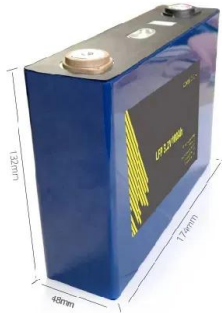

Solar Energy South Africa

Ess installation San Marino

Ess installation San Marino

IPAC'24

The ESS Linac on-going installation and technical commissioning are progressing towards the first operation at 870 MeV on the beam dump in fall 2024. Four out of five DTL tanks were commissioned with beam in the normal conducting section (NCL) and a pilot installation of 1 spoke and 1 elliptical cryomodule was conducted in the superconducting