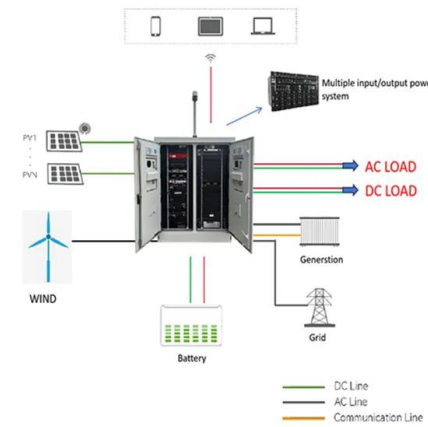

Ready Mix Concrete Pre Cast Sand and Stone , MIX Solutions

Mix Solutions (PTY) Ltd is one of Eswatini leading suppliers of ready mix concrete, pre cast products, sand and stone aggregates, and heavy plant machinery. top of page. Manufacturers of Ready Mix Concrete. mixsolutions@realnet .sz ...