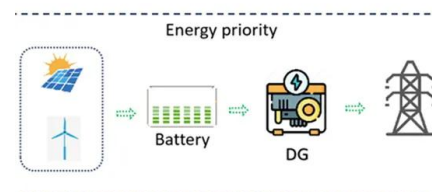

PACKAGING SOLUTIONS SWAZILAND (PTY) LTD , Matsapha Eswatini ...

PACKAGING SOLUTIONS SWAZILAND (PTY) LTD Matsapha Eswatini. SearchInAfrica - Business Directory and online map for information on business, community, government, entertainment & recreation for Africa Eswatini
Postal Address: PO Box 1440, Matsapha, Eswatini
Contact Details Phone: +268 251.., +268 251..
Fax: +268 251.. Email: