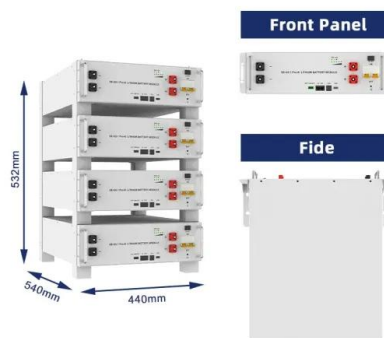

[Solar Panel Sizes & Dimensions UK \(2024\)](#)

The most common solar panel sizes for residential installations are between 250W and 400W, while larger commercial installations may use panels up to 500W or more. One such company that has become notorious ...