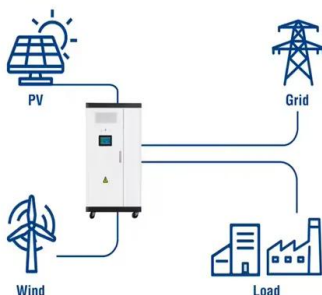

Utility-Scale ESS solutions

[flashfish portable power station](#)

What is Flashfish Portable Power Station? A portable power station is a battery-powered inverter generator that features AC outlet, DC carport, and USB charging ports, to power your appliances like a fridge, coffee maker, and CPAP machine. Whether you're planning camping trips, off-grid living adventures, or looking for a backup power supply