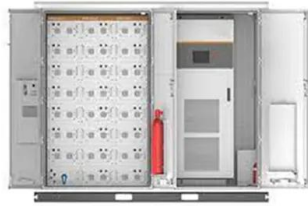

stick July 2022 English