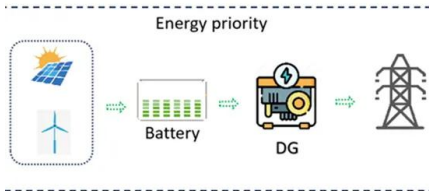

Dental Costs in Stockbridge, GA

3576 Georgia 138 Suite C, Stockbridge, GA 30281 Get Directions. The price of dentures and implants services fluctuates based on several factors, including materials and customization. Here in Stockbridge, GA, we'll offer a personalized cost breakdown during your consultation, so you can find the treatment plan that best fits your requirements