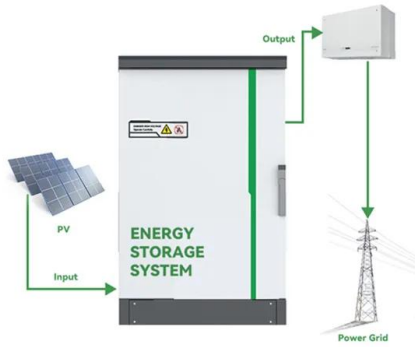

Solar Energy South Africa

Ghana hitachi power solutions

Ghana hitachi power solutions

X-Ray Diagnosis Service for T& D Facilities

Service Overview. Gas insulated switchgears (GIS) are part of T& D facilities. The most serious issue for GIS inside inspection is that we need long time power outage, when withdrawing SF 6 gas from GIS tanks and restoring it after the inspection. Therefore, we propose X-ray diagnosis service that can check the soundness of GIS without any power outage and opening GIS tanks.

Electrode Stacking Devices

An electrode stacking device is used to manufacture the electrodes of secondary batteries. It cuts electrode materials, which have been pressed with roll press equipment, into specific lengths and alternately stacks the positive electrode, negative electrode and separator in layers.