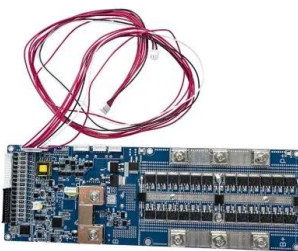

1000 watt Industrial Pure Sine Wave Inverter

A solid choice for your mid-range power needs, the Go Power! GP-ISW1000 industrial pure sine wave inverter offers plenty of clean AC power for all your portable electronic equipment. The Go Power! GP-ISW1000 inverter is ideal for handling sensitive loads and for improving AC equipment performance in systems with 12 VDC input.