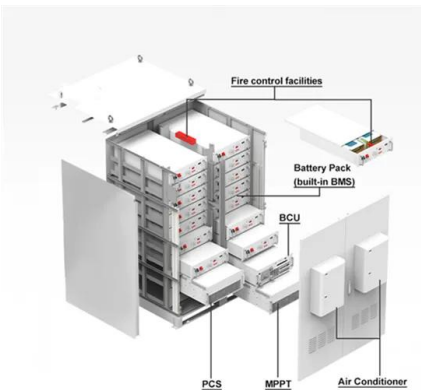

Lux 3.6 A/C charger + 3.2kWh Greenlinx Battery Storage

1 x 3.2Kw Greenlinx battery; 10 year warranties for Lux and Greenlinx; Full installation and commissioning; Online monitoring; 1 year workmanship cover; Free advanced monitoring: The Lux Power energy monitoring system can be ...