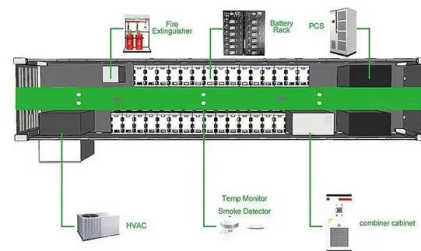

Lux 3.6kWh Hybrid Inverter + 3.2kWh Greenlinx Battery Storage ...

1 x 3.2Kw Greenlinx battery; 10 year warranties for Lux and Greenlinx; Full installation and commissioning; Online monitoring; 1 year workmanship cover; Free advanced monitoring: The Lux Power energy monitoring system can be accessed via a Web hub or phone apps. This allows the customer to view their system performance and also set various