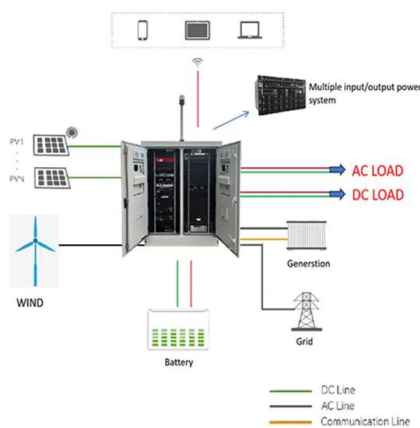

[About Us - Ever Bright](#)

F.O.C.U.S.. Flexibility: Ever Bright is open and
flexible in meeting the demands of our
individuals, families and communities..
Opportunities: Ever Bright provides opportunities
to access all the community has to offer using a
strength-based approach that focuses on the
positive aspects of our individuals, families and
community at large.. Customized: Programs are
customized to the ...