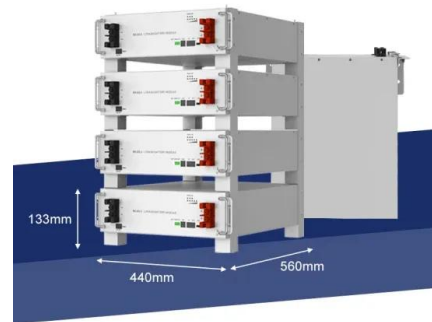

Paula Hahn

Owner, Consultora Hahn-Solarz · Experiencia: HAHN SOLARZ · Ubicación: Argentina · Más de 500 contactos en LinkedIn. Mira el perfil de Paula Hahn en LinkedIn, una red profesional de más de 1.000 millones de miembros.