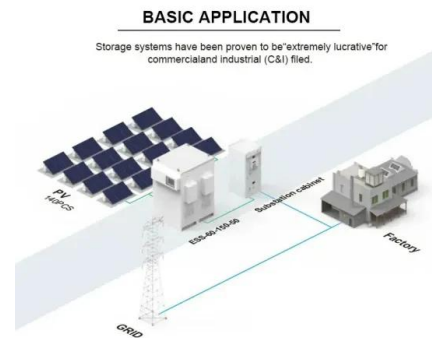

1999 - Present 25 years 2 months. Managing
Director Icelandic Networks Jan

Contact Us

For catalog requests, pricing, or partnerships, please visit:
<https://www.ian-solar.co.za>