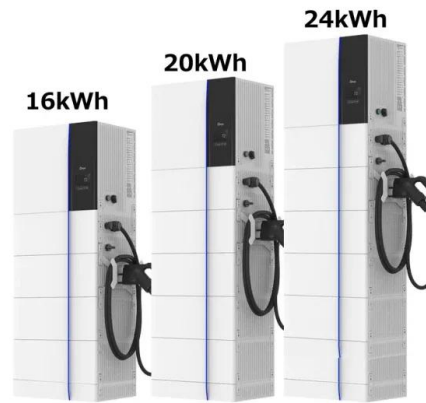

Africa, Krugersdorp, Gauteng. Q3. What days are LiFeTIDE Smart Energy open? LiFeTIDE Smart Energy is open Mon-Fri 9 AM-5 PM; closed Sat-Sun. Q4. ...

About , Lifetide Smart energy, Vito, creality, flashforge, whanhao

Our mission. We're on a mission to change the way the housing market works. Rather than offering one service or another, we want to combine as many and make our clients' lives easy and carefree.

[SHOP NOW: Deye 5kW Solar Inverter](#)

The Deye 5kW Hybrid Inverter is a cutting-edge solution for residential and commercial energy systems. With its advanced hybrid technology, this inverter seamlessly integrates solar power, battery storage, and grid electricity to provide a reliable and efficient energy management system.