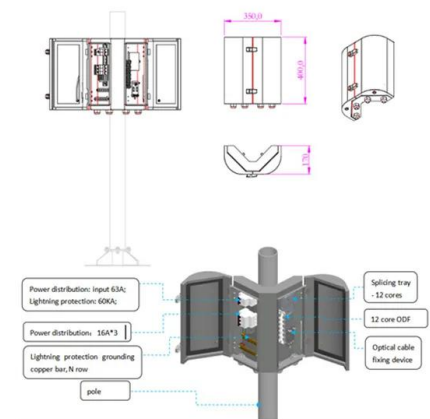

delivery location The selection of the country/region page can influence various factors such as price, shipping options and product availability.

Contact Us

For catalog requests, pricing, or partnerships, please visit:
<https://www.ian-solar.co.za>