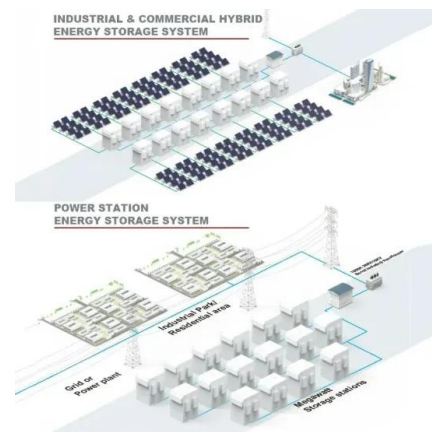

Jackery Explorer Club

The Jackery Explorer Club is an exclusive ambassador program, comprised of enthusiasts, experts, creators, and professionals who share Jackery's passion for adventure and the outdoors. Together, we'll share stories, knowledge, and encourage others to explore further with the power of renewable energy.