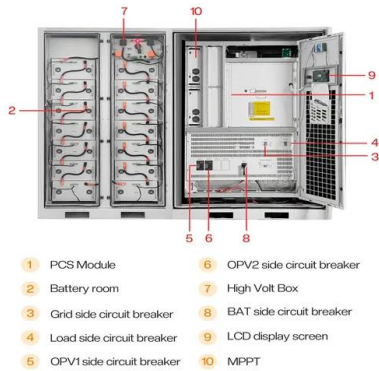

Jackery explorer The Netherlands