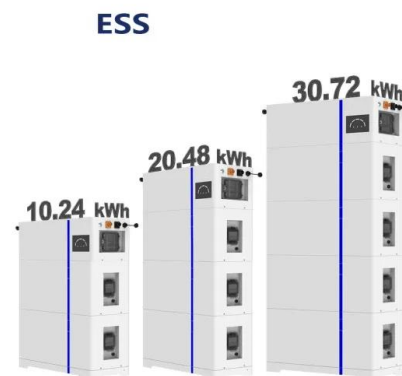

[Solar Panels Buying Advice](#)

Solar panel system sizes are normally expressed in kilowatt peaks (kWp), which is the maximum output of the system. Household solar panel systems are typically up to 4kWp. We spoke to more than 2,000 solar panel owners about ...