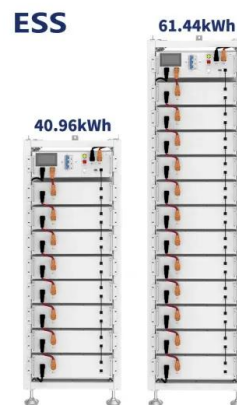

Megatech Catalog 2023 24 Compressed , PDF

Megatech-Catalog-2023-24-Compressed - Free download as PDF File (.pdf), Text File (.txt) or read online for free. The document is a catalog for automotive training programs and equipment. It provides an overview of topics covered including engine performance, electrical systems, brakes, suspension and more. It also lists and images various trainers and equipment available for ...