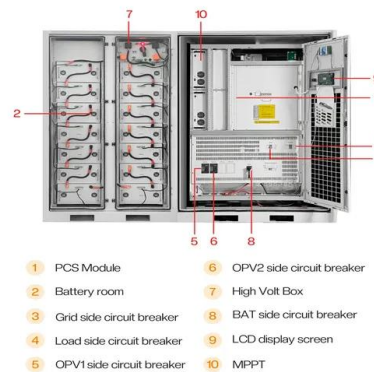

CATL EnerOne 372.7KWh Liquid Cooling battery ...

CATL's trailblazing modular outdoor liquid cooling LFP BESS, won the ees AWARD at the ongoing The Smarter E Europe, the largest platform for the energy industry in Europe, epitomizing CATL's innovative capabilities and ...