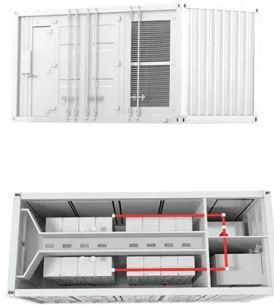

Indoor/Outdoor Battery Cabinet

BT-11M-CB LiFePO4 Module Indoor/Outdoor Battery Cabinet quantity. Add to cart. where to purchase. Project Financing. POWERSYNC provides a variety of enclosures designed to NEMA 4X specifications providing your batteries with plenty of protection from the elements. The enclosures are supplied with pre-measured module to module copper busbars and

6 Slot Battery Cabinet , Wheels & Busbar Included

Join RUIXU Facebook Group to get occasional discounts & Technical Support. ****Only available when purchased with Ruixu Batteries**** Pre-Assembled 6 Slot Battery Cabinet , busbar & wheels & busbar cover included Constructed from heavy-duty steel 6 slot Rack Durable grey white powder-coated finish Heavy-duty bus bars with protective covers Lockable ...

[CL24-300, LiFePO4 Battery Pack, 24V](#)

Cloudenergy 24V 300Ah 7.68KWh Lithium LiFePO4 Deep Cycle Rechargeable Battery , 2500-7000 Life Cycles & 10-Year lifetime , Built-in BMS & LED Monitor , RV, Solar, Marine, Overland, Off-Grid Products LiFePO4 Battery Pack